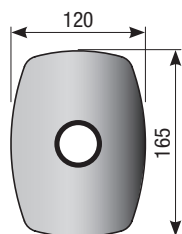

Art. 1187
Art. 1187GG
Art. 1187CA

Art. 1240CA

Art. 1060CA

Ø 35

Art.

Anelli gomma nera
Black rubber rings
Schwarze Gummiringe

Art. GG

Anelli gomma grigia
Grey rubber rings
Graue Gummiringe

Art. CA

Anelli ottone cromato
Chrome-plated brass rings
Ringe aus verchromten Messing

Art. 1194
Art. 1194GG
Art. 1994CA

Art. 1182
Art. 1182GG
Art. 1182CA

Art. 1198
Art. 1198GG
Art. 1198CA

Art. 1002
Art. 1002GG
Art. 1002CA