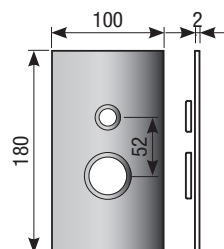

Art. CA

Anelli ottone cromato
Chrome-plated brass rings
Ringe aus verchromten Messing

Art. 1194
Art. 1194GG
Art. 1994CA

Art. 1182
Art. 1182GG
Art. 1182CA

Art. 1198
Art. 1198GG
Art. 1198CA

Art. 1002
Art. 1002GG
Art. 1002CA