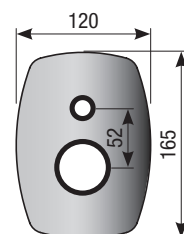

Art. 1187
Art. 1187GG
Art. 1187CA

Art. 1240CA

Art. 1060CA

Ø 35

Art.

Anelli gomma nera
Black rubber rings
Schwarze Gummiringe

Art. GG

Anelli gomma grigia
Grey rubber rings
Graue Gummiringe