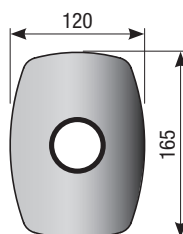

Art. 1197
Art. 1197GG
Art. 1197CA