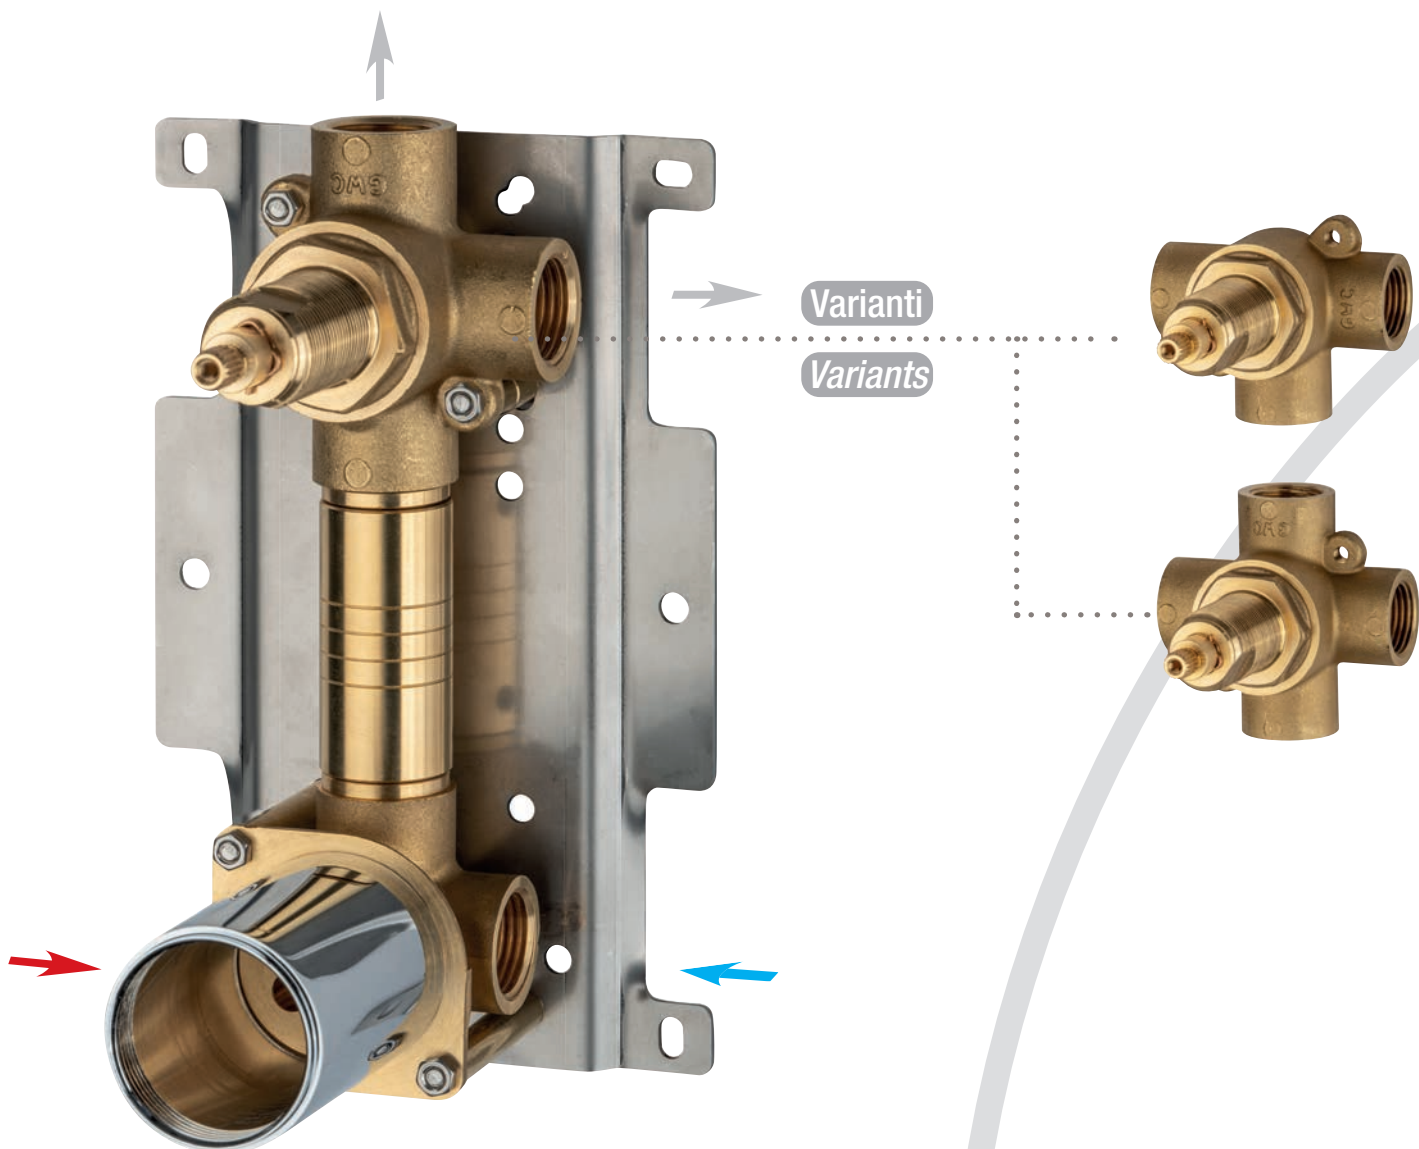

NEWS 2025

Miscelatore doccia incasso
Concealed shower mixer

Ø35 2/3 exits

NEWS 2025

Miscelatore termostatico **doccia** incasso
*Thermostatic concealed **shower** mixer*

Ø35 2/3 exits

NEWS 2025

Miscelatore **doccia** incasso con scatole
*Concealed **shower** mixer with boxes*

Ø35 2/3 exits

NEWS 2025

Miscelatore termostatico **doccia** incasso con scatole
*Thermostatic concealed **shower** mixer with boxes*

Ø35 2/3 exits

Gebis
water control

NEWS 2025

Miscelatore termostatico **doccia** incasso con scatole
*Thermostatic concealed **shower** mixer with boxes*

Ø35 2/3 exits

NEWS 2025

Miscelatore **vasca** incasso con scatole
*Concealed **bath** mixer with boxes*

Ø35 3 exits

Gebis
water control

NEWS 2025

Miscelatore **doccia** incasso con scatole
*Concealed **shower** mixer with boxes*

Ø35 3 exits

Gebis
water control

NEWS 2025

Miscelatore termostatico *doccia* incasso
Thermostatic concealed shower mixer

Ø35 2 exits

Gebis
water control

NEWS 2025

Miscelatore termostatico *doccia* incasso
Thermostatic concealed shower mixer