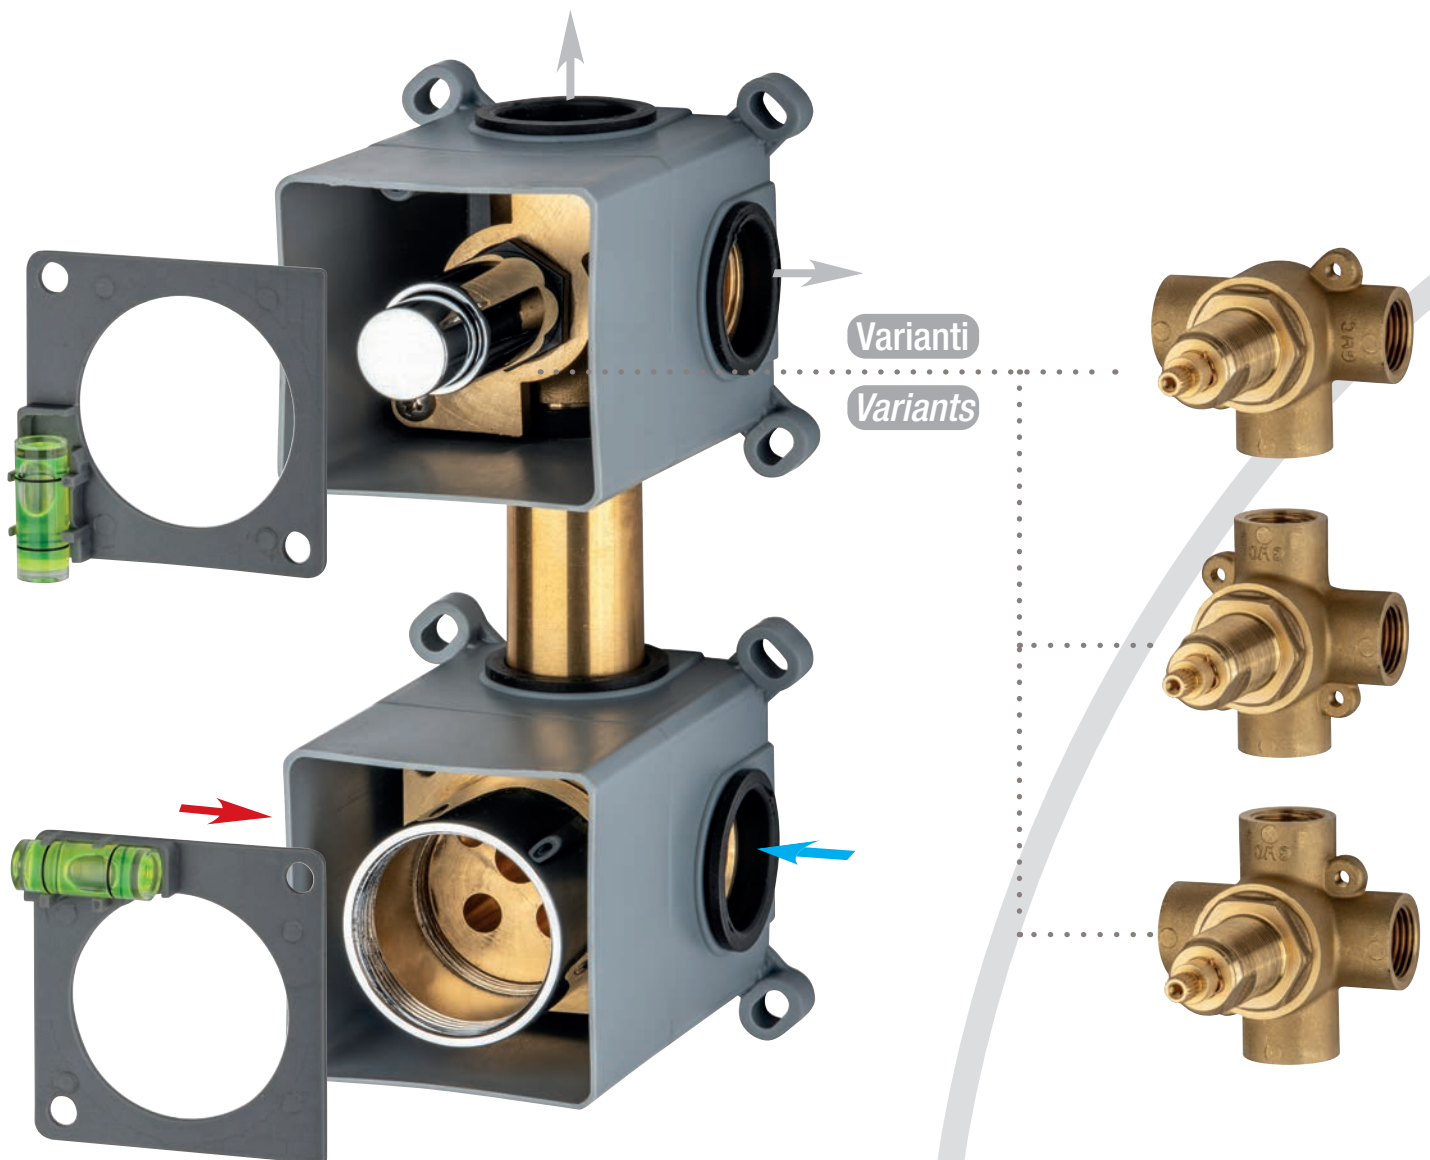

NEWS 2025

Miscelatore doccia incasso
Concealed shower mixer

Ø35 2/3 exits

NEWS 2025

Miscelatore termostatico **doccia** incasso
*Thermostatic concealed **shower** mixer*

Ø35 2/3 exits

NEWS 2025

Miscelatore **doccia** incasso con scatole
*Concealed **shower** mixer with boxes*

Ø35 2/3 exits

NEWS 2025

Miscelatore termostatico **doccia** incasso con scatole
*Thermostatic concealed **shower** mixer with boxes*

Ø35 2/3 exits

Gebis
water control

NEWS 2025

Miscelatore termostatico **doccia** incasso con scatole
*Thermostatic concealed **shower** mixer with boxes*

Ø35 2/3 exits

NEWS 2025

Miscelatore **vasca** incasso con scatole
*Concealed **bath** mixer with boxes*

Ø35 3 exits

Gebis
water control

NEWS 2025

Miscelatore **doccia** incasso con scatole
*Concealed **shower** mixer with boxes*

Ø35 3 exits

Gebis
water control

NEWS 2025

Miscelatore termostatico *doccia* incasso
Thermostatic concealed shower mixer

Ø35 2 exits

Gebis
water control

NEWS 2025

Miscelatore termostatico *doccia* incasso
Thermostatic concealed shower mixer