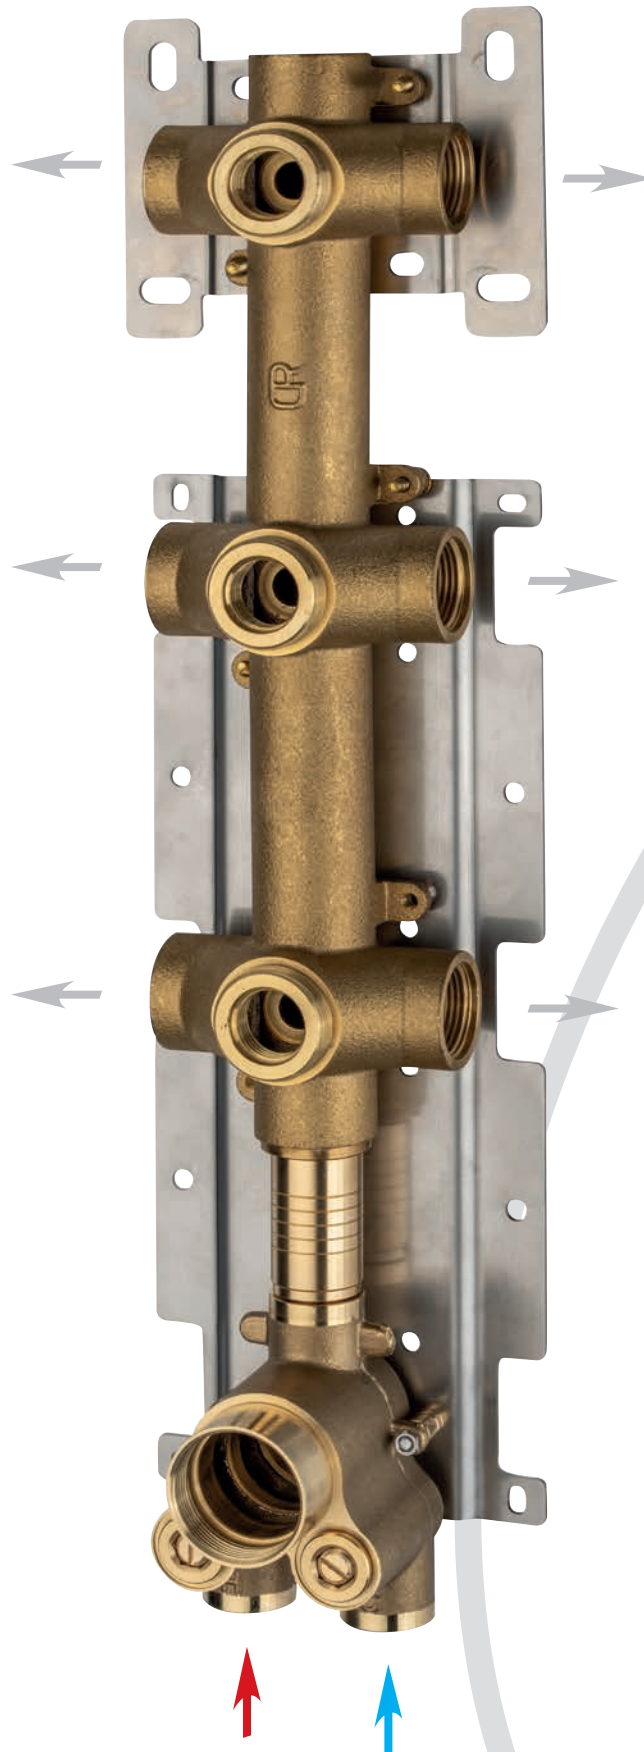

NEWS 2025

Miscelatore termostatico
doccia incasso
con collettore
*Thermostatic concealed
shower mixer
with manifold*

Ø35

Gebis
water control