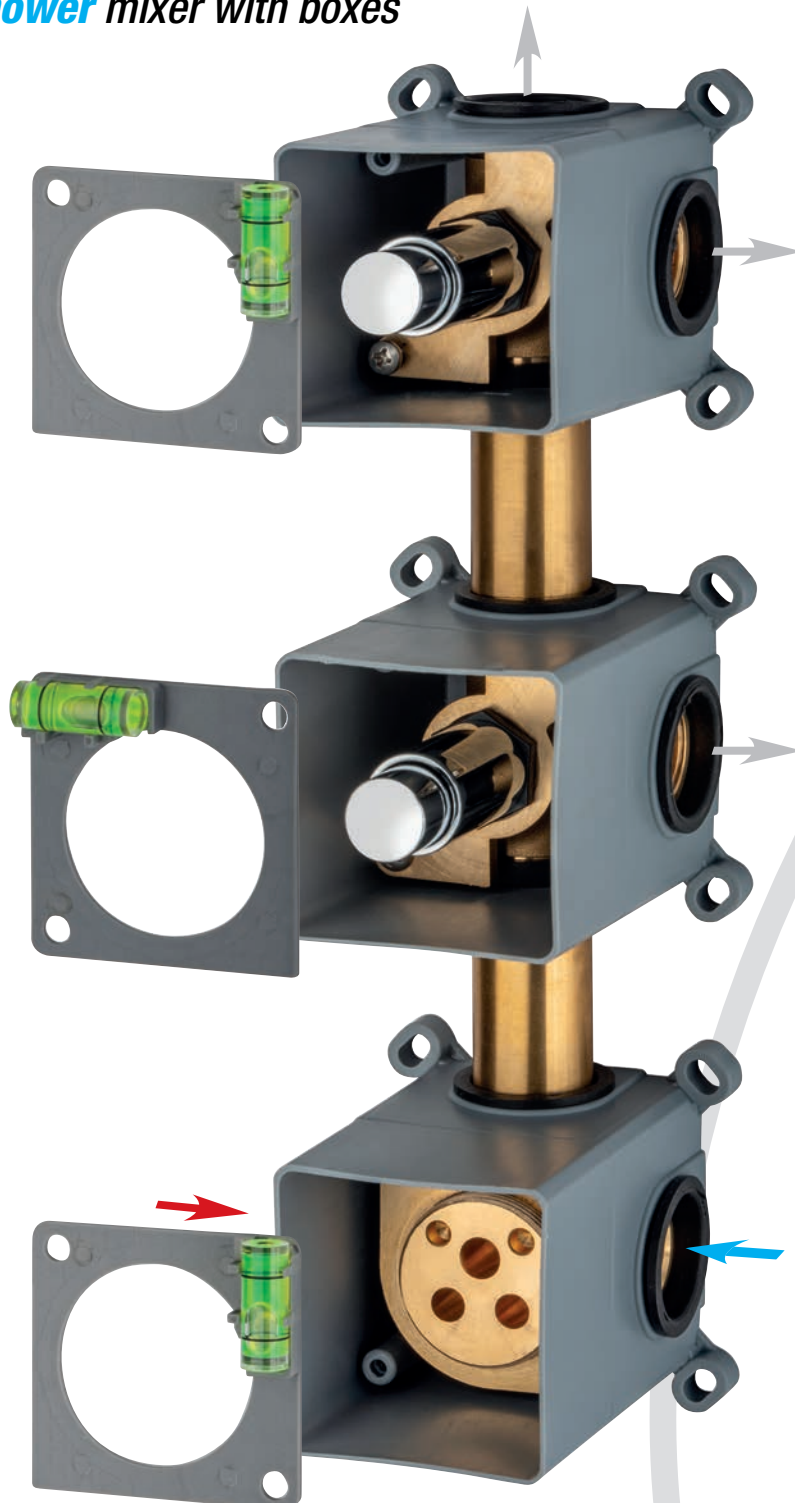

Ø35 2/3 exits

NEWS 2025

Miscelatore termostatico **doccia** incasso con scatole
*Thermostatic concealed **shower** mixer with boxes*

Ø35 2/3 exits

Gebis
water control

NEWS 2025

Miscelatore termostatico **doccia** incasso con scatole
*Thermostatic concealed **shower** mixer with boxes*

Ø35 2/3 exits

NEWS 2025

Miscelatore **vasca** incasso con scatole
*Concealed **bath** mixer with boxes*

Ø35 3 exits

Gebis
water control

NEWS 2025

Miscelatore **doccia** incasso con scatole
*Concealed **shower** mixer with boxes*

Ø35 3 exits

Gebis
water control

NEWS 2025

Miscelatore termostatico *doccia* incasso
Thermostatic concealed shower mixer

Ø35 2 exits

Gebis
water control

NEWS 2025

Miscelatore termostatico *doccia* incasso
Thermostatic concealed shower mixer

Ø35 2/3 exits

Gebis
water control

NEWS 2025

Miscelatore termostatico *doccia* incasso con collettore
Thermostatic concealed shower mixer with manifold

Ø35

Gebis
water control

NEWS 2025

Miscelatore termostatico
doccia incasso
con collettore
*Thermostatic concealed
shower mixer
with manifold*