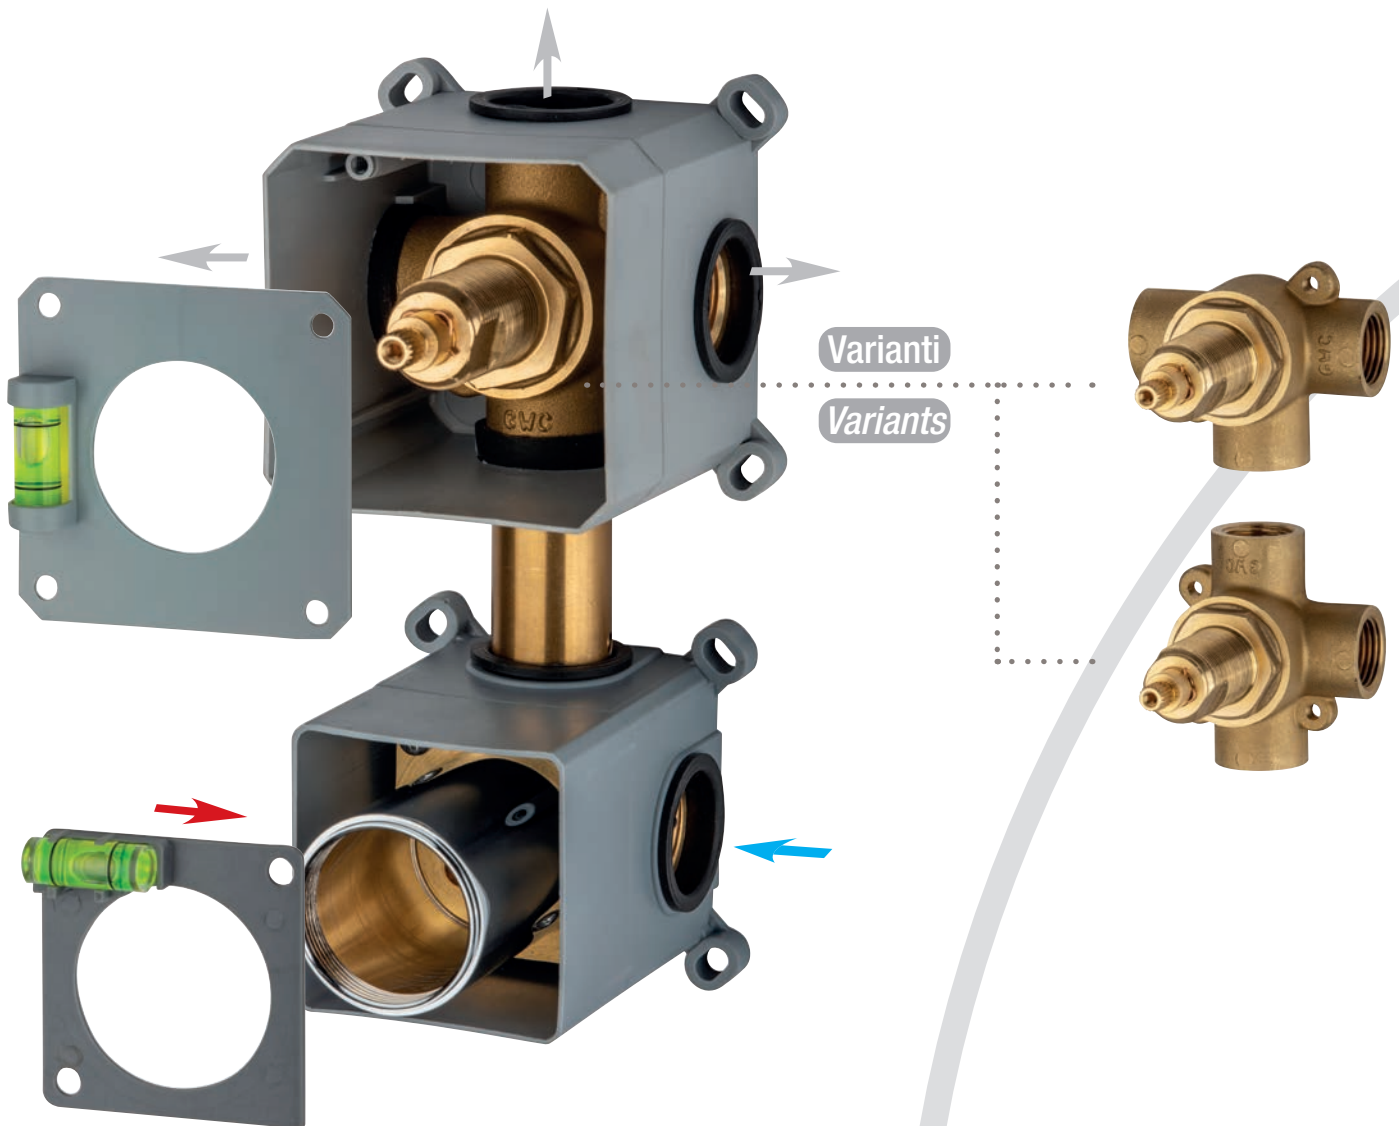

NEWS 2025

Miscelatore doccia incasso
Concealed shower mixer

Ø35 2/3 exits

NEWS 2025

Miscelatore termostatico **doccia** incasso
*Thermostatic concealed **shower** mixer*

Ø35 2/3 exits

NEWS 2025

Miscelatore **doccia** incasso con scatole
*Concealed **shower** mixer with boxes*

Ø35 2/3 exits

NEWS 2025

Miscelatore termostatico **doccia** incasso con scatole
*Thermostatic concealed **shower** mixer with boxes*

Ø35 2/3 exits

Gebis
water control

NEWS 2025

Miscelatore termostatico **doccia** incasso con scatole
*Thermostatic concealed **shower** mixer with boxes*

Ø35 2/3 exits

NEWS 2025

Miscelatore **vasca** incasso con scatole
*Concealed **bath** mixer with boxes*

Ø35 3 exits

Gebis
water control

NEWS 2025

Miscelatore **doccia** incasso con scatole
*Concealed **shower** mixer with boxes*

Ø35 3 exits

Gebis
water control

NEWS 2025

Miscelatore termostatico *doccia* incasso
Thermostatic concealed shower mixer

Ø35 2 exits

Gebis
water control

NEWS 2025

Miscelatore termostatico *doccia* incasso
Thermostatic concealed shower mixer