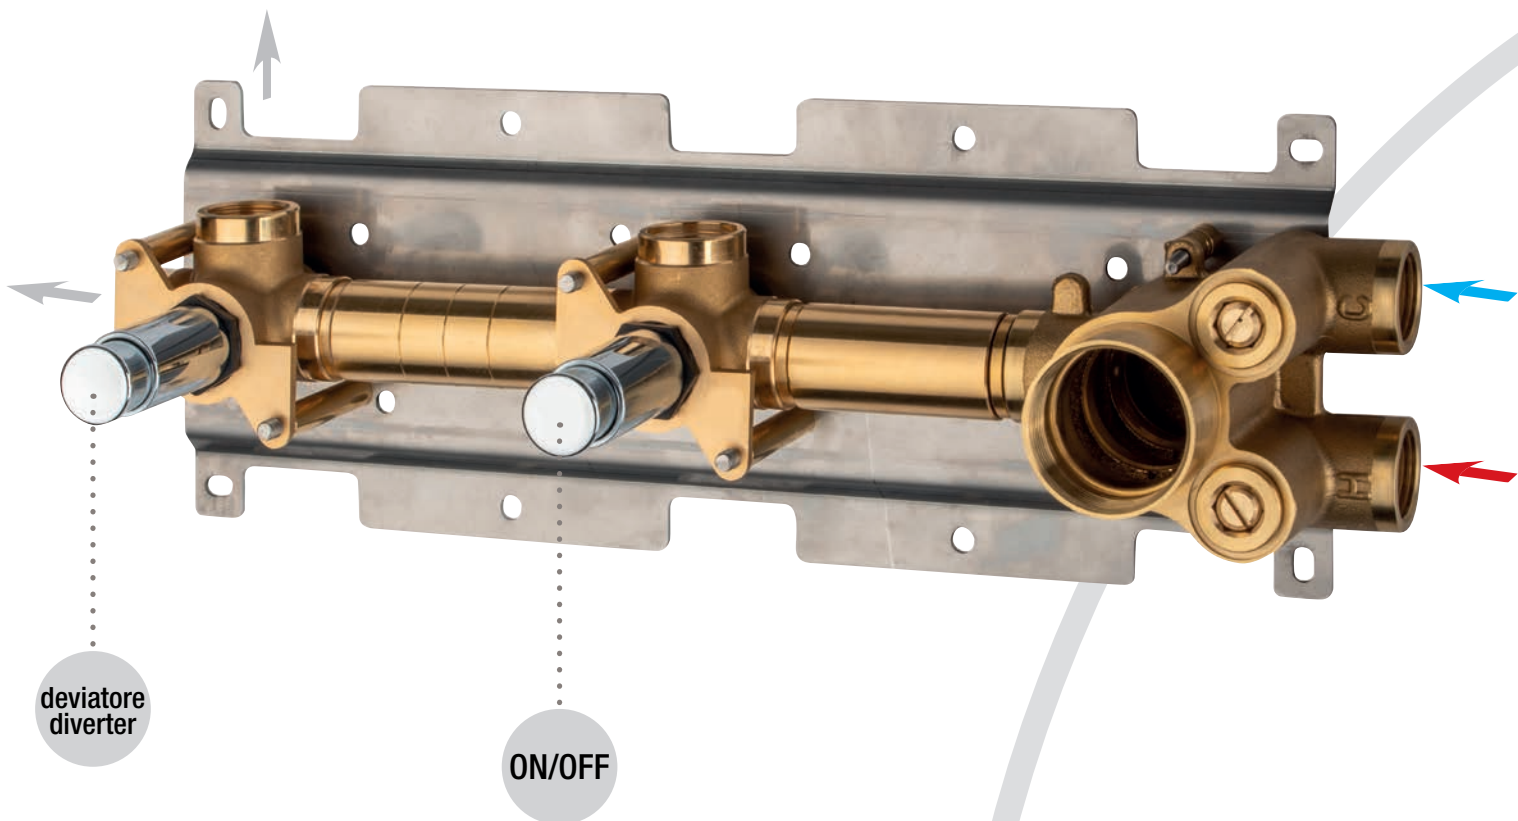

Ø35 2/3 exits

NEWS 2025

Miscelatore **vasca** incasso con scatole
*Concealed **bath** mixer with boxes*

Ø35 3 exits

Gebis
water control

NEWS 2025

Miscelatore **doccia** incasso con scatole
*Concealed **shower** mixer with boxes*

Ø35 3 exits

Gebis
water control

NEWS 2025

Miscelatore termostatico *doccia* incasso
Thermostatic concealed shower mixer

Ø35 2 exits

Gebis
water control

NEWS 2025

Miscelatore termostatico *doccia* incasso
Thermostatic concealed shower mixer

Ø35 2/3 exits

Gebis
water control

NEWS 2025

Miscelatore termostatico *doccia* incasso con collettore
Thermostatic concealed shower mixer with manifold

Ø35

Gebis
water control

NEWS 2025

Miscelatore termostatico
doccia incasso
con collettore
*Thermostatic concealed
shower mixer
with manifold*

Ø35

Gebis
water control