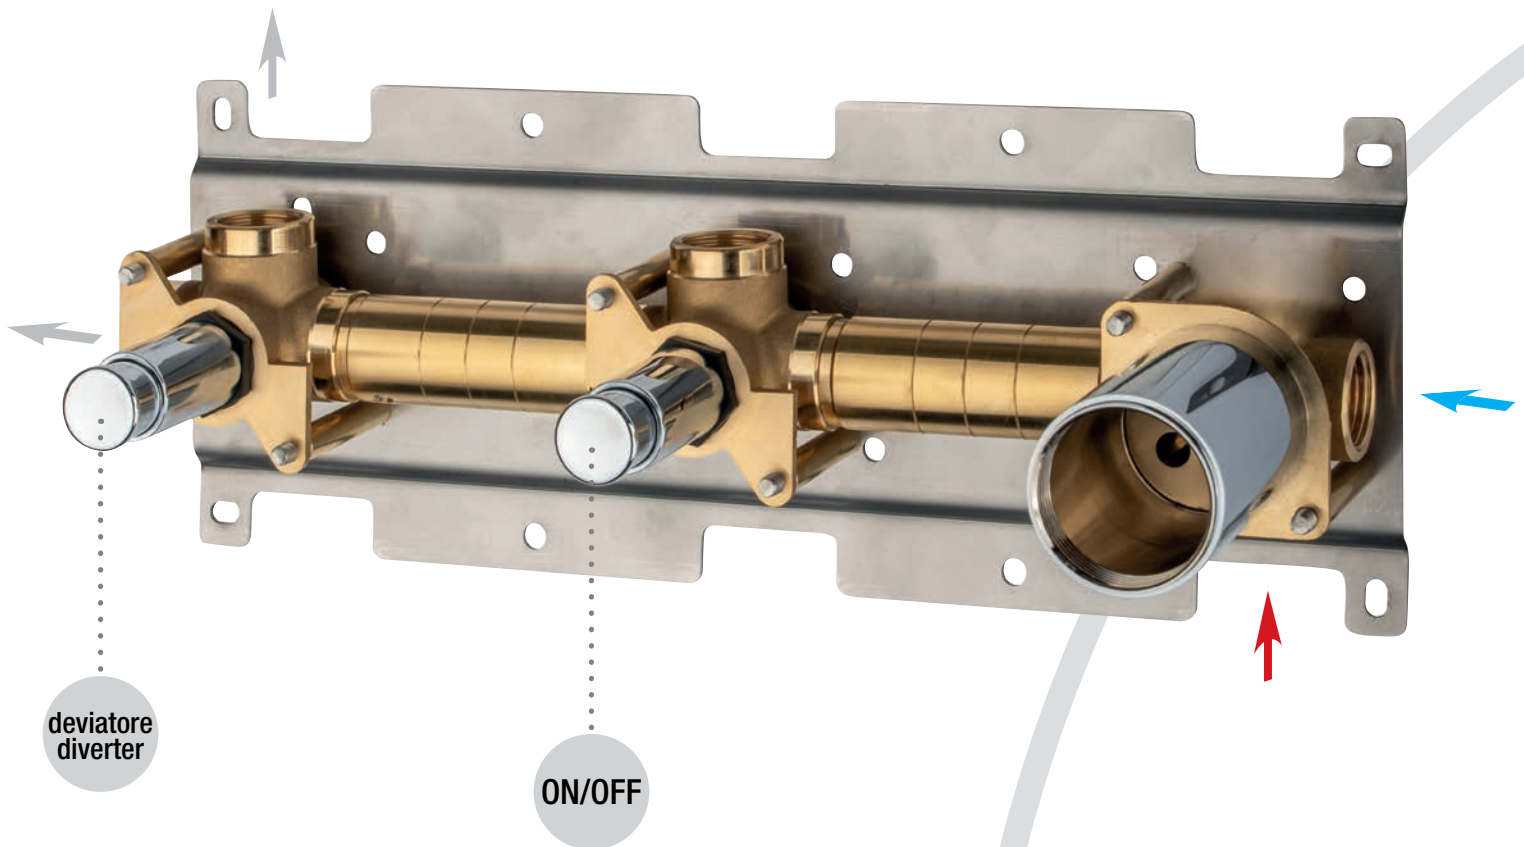

NEWS 2025

Miscelatore **vasca** incasso
*Concealed **bath** mixer*

Ø35 3 exits

Gebis
water control

NEWS 2025

Miscelatore termostatico **vasca** incasso
*Thermostatic concealed **bath** mixer*

Ø35 2 exits

Gebis
water control

NEWS 2025

Miscelatore doccia incasso
Concealed shower mixer

Ø35 2/3 exits

NEWS 2025

Miscelatore termostatico **doccia** incasso
*Thermostatic concealed **shower** mixer*

Ø35 2/3 exits

NEWS 2025

Miscelatore **doccia** incasso con scatole
*Concealed **shower** mixer with boxes*

Ø35 2/3 exits

NEWS 2025

Miscelatore termostatico **doccia** incasso con scatole
*Thermostatic concealed **shower** mixer with boxes*

Ø35 2/3 exits

Gebis
water control

NEWS 2025

Miscelatore termostatico **doccia** incasso con scatole
*Thermostatic concealed **shower** mixer with boxes*

Ø35 2/3 exits

NEWS 2025

Miscelatore **vasca** incasso con scatole
*Concealed **bath** mixer with boxes*

Ø35 3 exits

Gebis
water control

NEWS 2025

Miscelatore **doccia** incasso con scatole
*Concealed **shower** mixer with boxes*