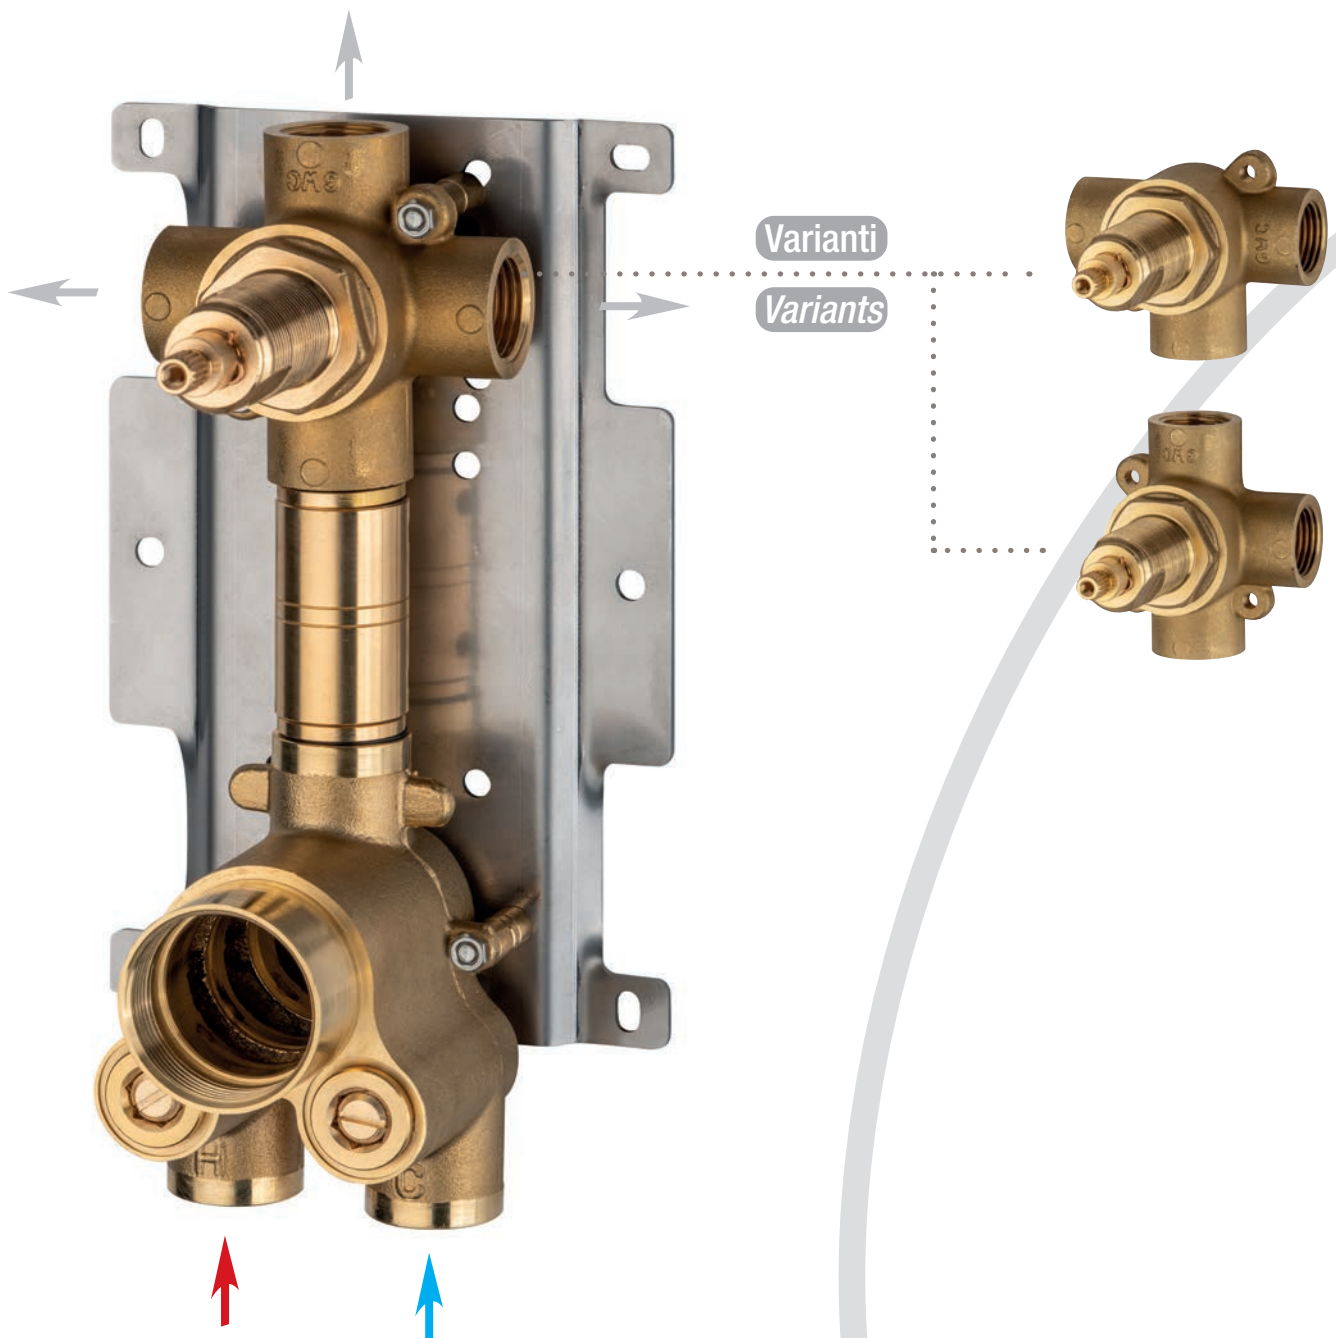

Ø35 2/3 exits

NEWS 2025

Miscelatore **vasca** incasso con scatole
*Concealed **bath** mixer with boxes*

Ø35 3 exits

Gebis
water control

NEWS 2025

Miscelatore **doccia** incasso con scatole
*Concealed **shower** mixer with boxes*

Ø35 3 exits

Gebis
water control

NEWS 2025

Miscelatore termostatico *doccia* incasso
Thermostatic concealed shower mixer

Ø35 2 exits

Gebis
water control

NEWS 2025

Miscelatore termostatico *doccia* incasso
Thermostatic concealed shower mixer

Ø35 2/3 exits

Gebis
water control

NEWS 2025

Miscelatore termostatico *doccia* incasso con collettore
Thermostatic concealed shower mixer with manifold

Ø35

Gebis
water control

NEWS 2025

Miscelatore termostatico
doccia incasso
con collettore
*Thermostatic concealed
shower mixer
with manifold*

Ø35

Gebis
water control