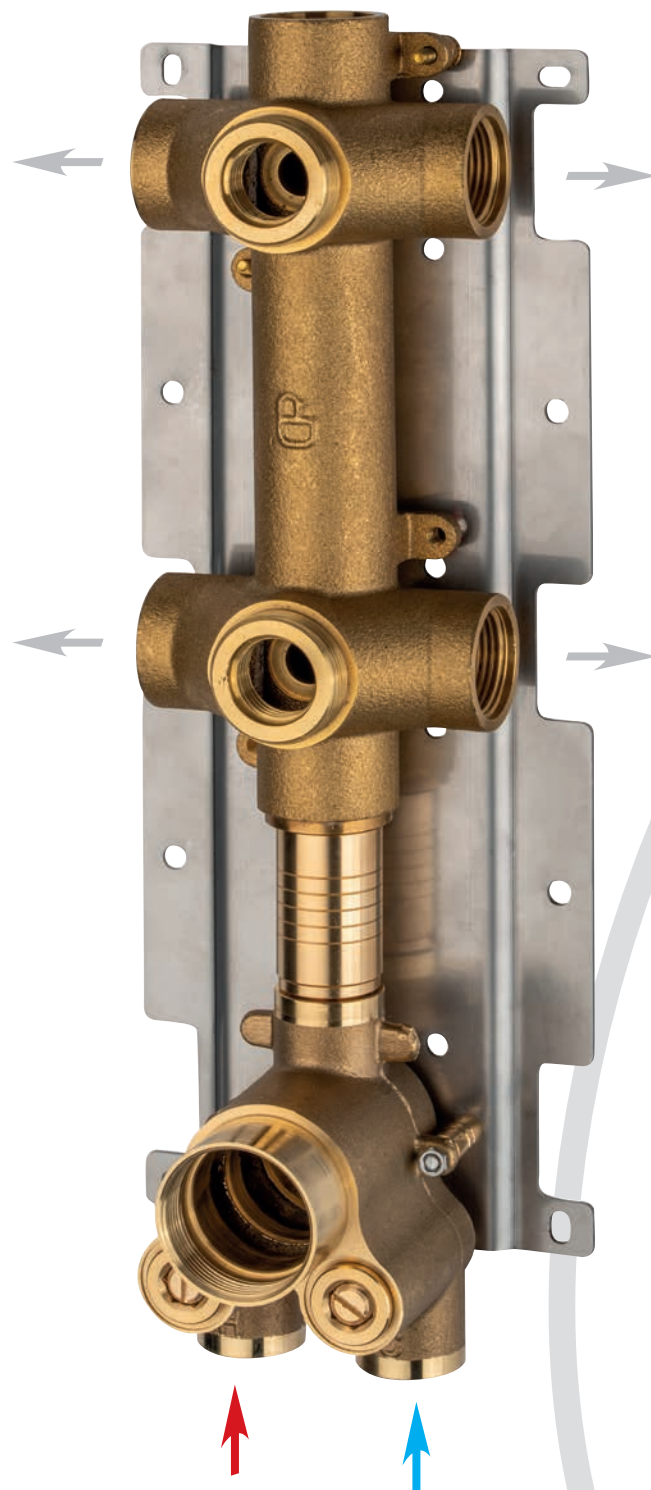

Ø35 2/3 exits

NEWS 2025

Miscelatore **vasca** incasso con scatole
*Concealed **bath** mixer with boxes*

Ø35 3 exits

Gebis
water control

NEWS 2025

Miscelatore **doccia** incasso con scatole
*Concealed **shower** mixer with boxes*

Ø35 3 exits

Gebis
water control

NEWS 2025

Miscelatore termostatico *doccia* incasso
Thermostatic concealed shower mixer

Ø35 2 exits

Gebis
water control

NEWS 2025

Miscelatore termostatico *doccia* incasso
Thermostatic concealed shower mixer

Ø35 2/3 exits

Gebis
water control

NEWS 2025

Miscelatore termostatico *doccia* incasso con collettore
Thermostatic concealed shower mixer with manifold

Ø35

Gebis
water control

NEWS 2025

Miscelatore termostatico
doccia incasso
con collettore
*Thermostatic concealed
shower mixer
with manifold*

Ø35

Gebis
water control