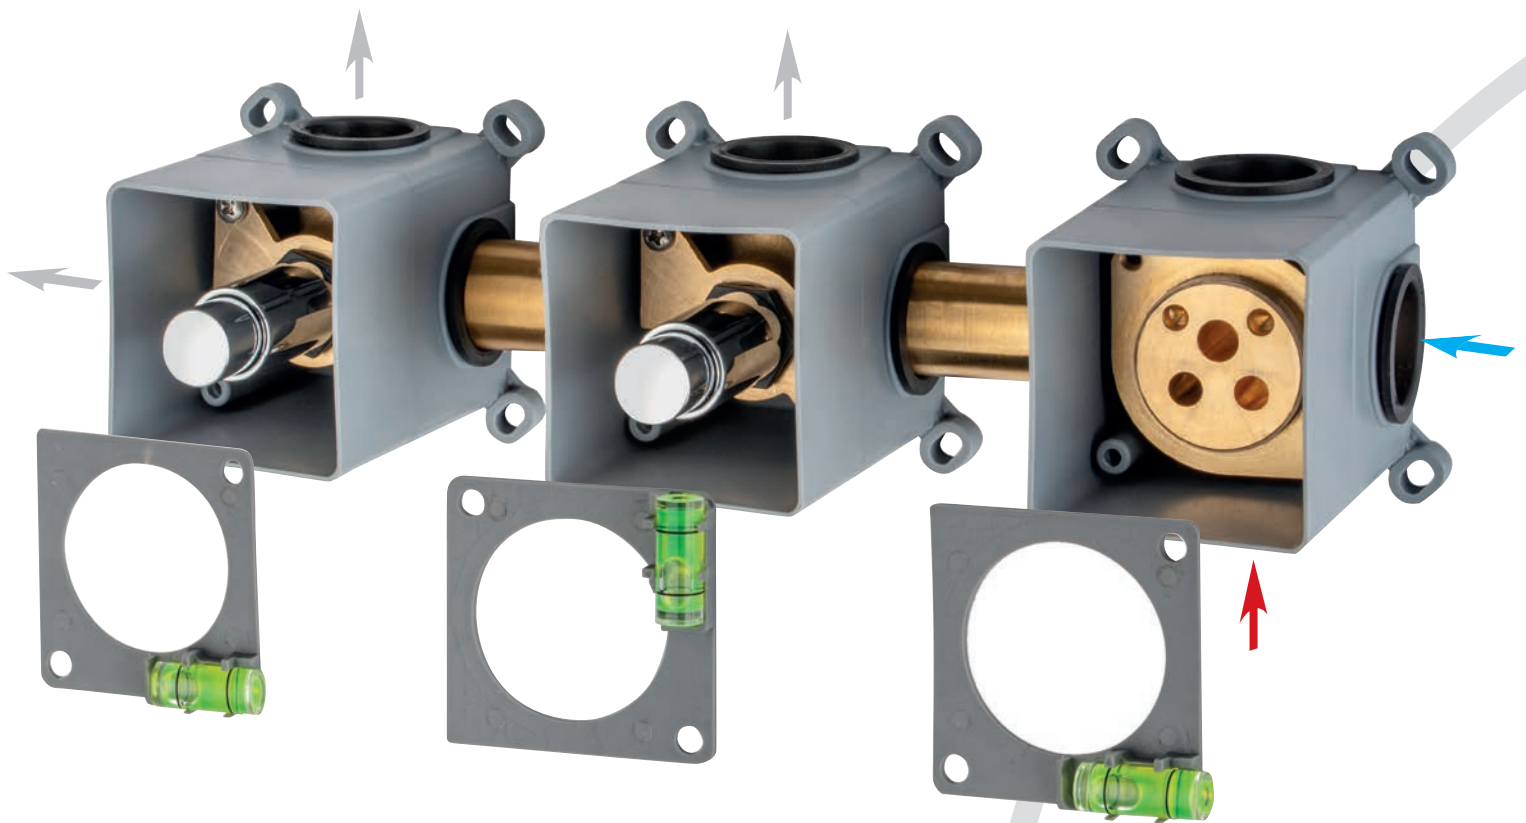

NEWS 2025

Miscelatore doccia incasso
Concealed shower mixer

Ø35 2/3 exits

NEWS 2025

Miscelatore termostatico **doccia** incasso
*Thermostatic concealed **shower** mixer*

Ø35 2/3 exits

NEWS 2025

Miscelatore **doccia** incasso con scatole
*Concealed **shower** mixer with boxes*

Ø35 2/3 exits

NEWS 2025

Miscelatore termostatico **doccia** incasso con scatole
*Thermostatic concealed **shower** mixer with boxes*

Ø35 2/3 exits

Gebis
water control

NEWS 2025

Miscelatore termostatico **doccia** incasso con scatole
*Thermostatic concealed **shower** mixer with boxes*

Ø35 2/3 exits

NEWS 2025

Miscelatore **vasca** incasso con scatole
*Concealed **bath** mixer with boxes*

Ø35 3 exits

Gebis
water control

NEWS 2025

Miscelatore **doccia** incasso con scatole
*Concealed **shower** mixer with boxes*

Ø35 3 exits

Gebis
water control

NEWS 2025

Miscelatore termostatico *doccia* incasso
Thermostatic concealed shower mixer

Ø35 2 exits

Gebis
water control

NEWS 2025

Miscelatore termostatico *doccia* incasso
Thermostatic concealed shower mixer