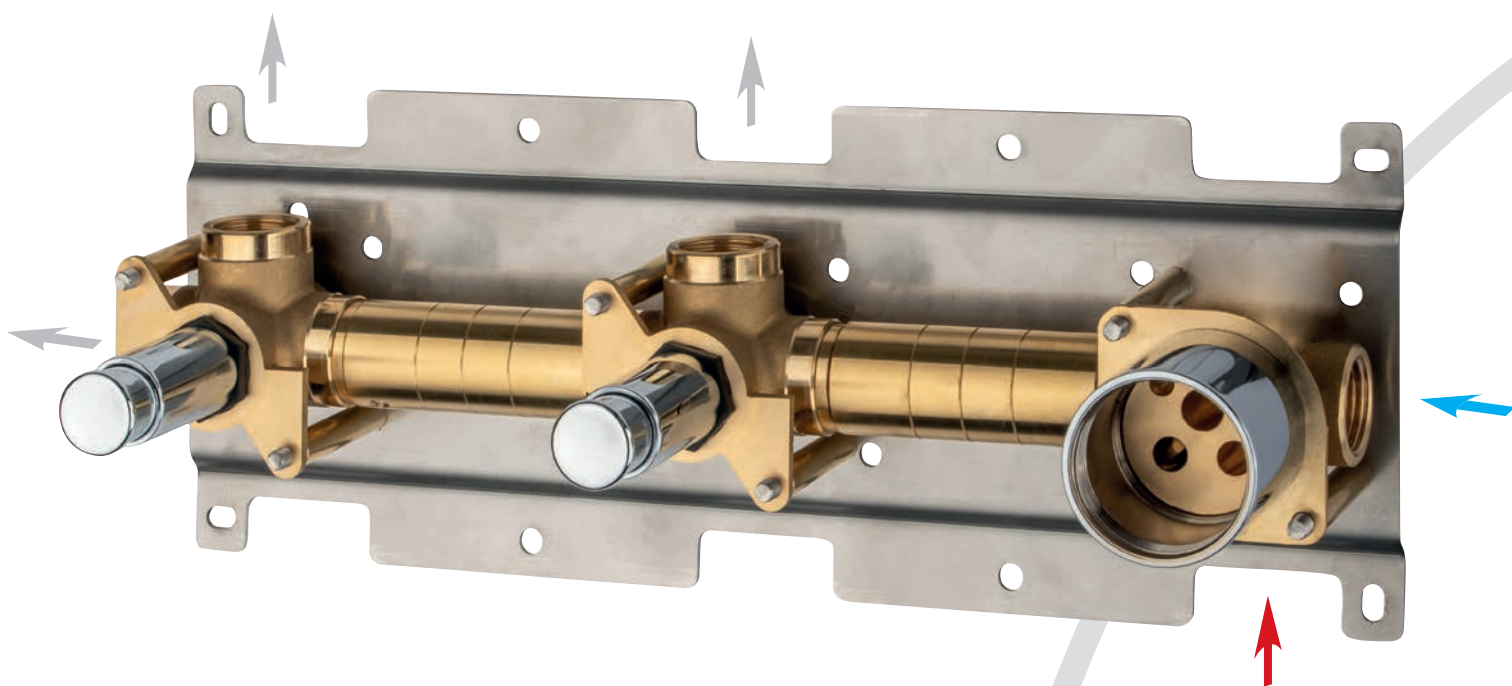

NEWS 2025

Miscelatore **vasca** incasso
*Concealed **bath** mixer*

Ø35 3 exits

Gebis
water control

NEWS 2025

Miscelatore termostatico **vasca** incasso
*Thermostatic concealed **bath** mixer*

Ø35 2 exits

Gebis
water control

NEWS 2025

Miscelatore doccia incasso
Concealed shower mixer

Ø35 2/3 exits

NEWS 2025

Miscelatore termostatico **doccia** incasso
*Thermostatic concealed **shower** mixer*

Ø35 2/3 exits

NEWS 2025

Miscelatore **doccia** incasso con scatole
*Concealed **shower** mixer with boxes*

Ø35 2/3 exits

NEWS 2025

Miscelatore termostatico **doccia** incasso con scatole
*Thermostatic concealed **shower** mixer with boxes*

Ø35 2/3 exits

Gebis
water control

NEWS 2025

Miscelatore termostatico **doccia** incasso con scatole
*Thermostatic concealed **shower** mixer with boxes*

Ø35 2/3 exits

NEWS 2025

Miscelatore **vasca** incasso con scatole
*Concealed **bath** mixer with boxes*

Ø35 3 exits

Gebis
water control

NEWS 2025

Miscelatore **doccia** incasso con scatole
*Concealed **shower** mixer with boxes*