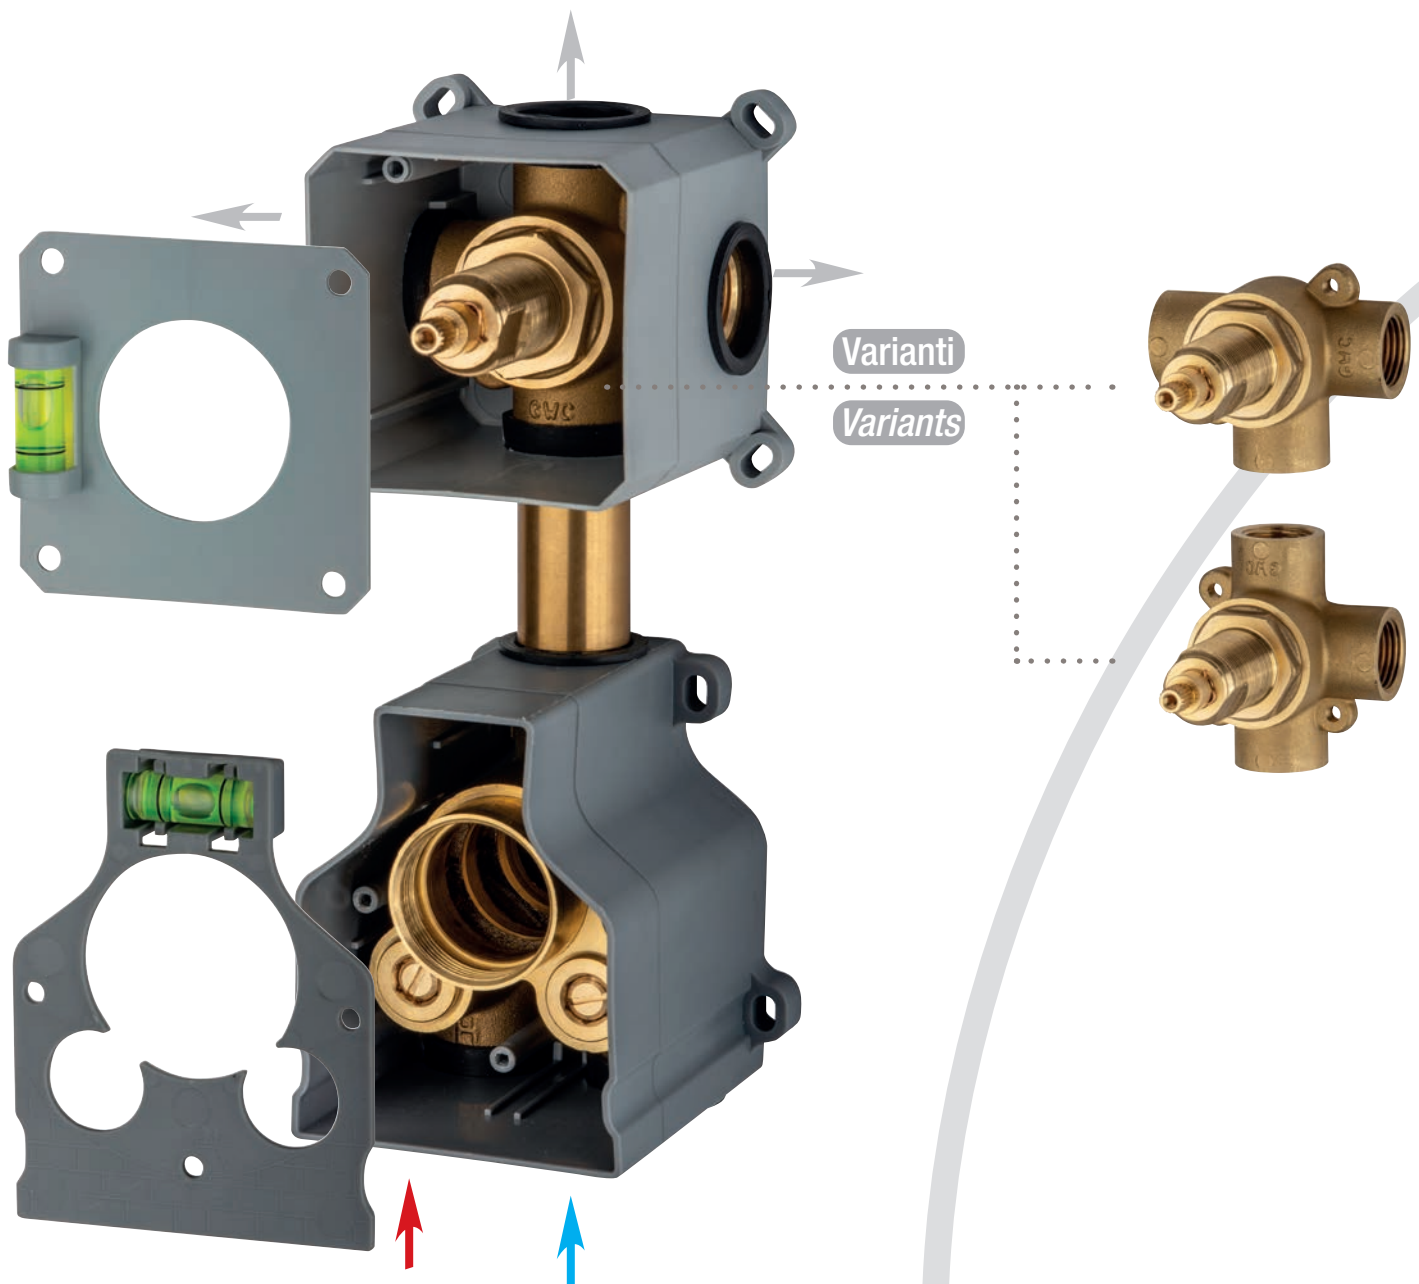

NEWS 2025

Miscelatore doccia incasso
Concealed shower mixer

Ø35 2/3 exits

NEWS 2025

Miscelatore termostatico **doccia** incasso
*Thermostatic concealed **shower** mixer*

Ø35 2/3 exits

NEWS 2025

Miscelatore **doccia** incasso con scatole
*Concealed **shower** mixer with boxes*

Ø35 2/3 exits

NEWS 2025

Miscelatore termostatico **doccia** incasso con scatole
*Thermostatic concealed **shower** mixer with boxes*

Ø35 2/3 exits

Gebis
water control

NEWS 2025

Miscelatore termostatico **doccia** incasso con scatole
*Thermostatic concealed **shower** mixer with boxes*

Ø35 2/3 exits

NEWS 2025

Miscelatore **vasca** incasso con scatole
*Concealed **bath** mixer with boxes*

Ø35 3 exits

Gebis
water control

NEWS 2025

Miscelatore **doccia** incasso con scatole
*Concealed **shower** mixer with boxes*

Ø35 3 exits

Gebis
water control

NEWS 2025

Miscelatore termostatico *doccia* incasso
Thermostatic concealed shower mixer

Ø35 2 exits

Gebis
water control

NEWS 2025

Miscelatore termostatico *doccia* incasso
Thermostatic concealed shower mixer