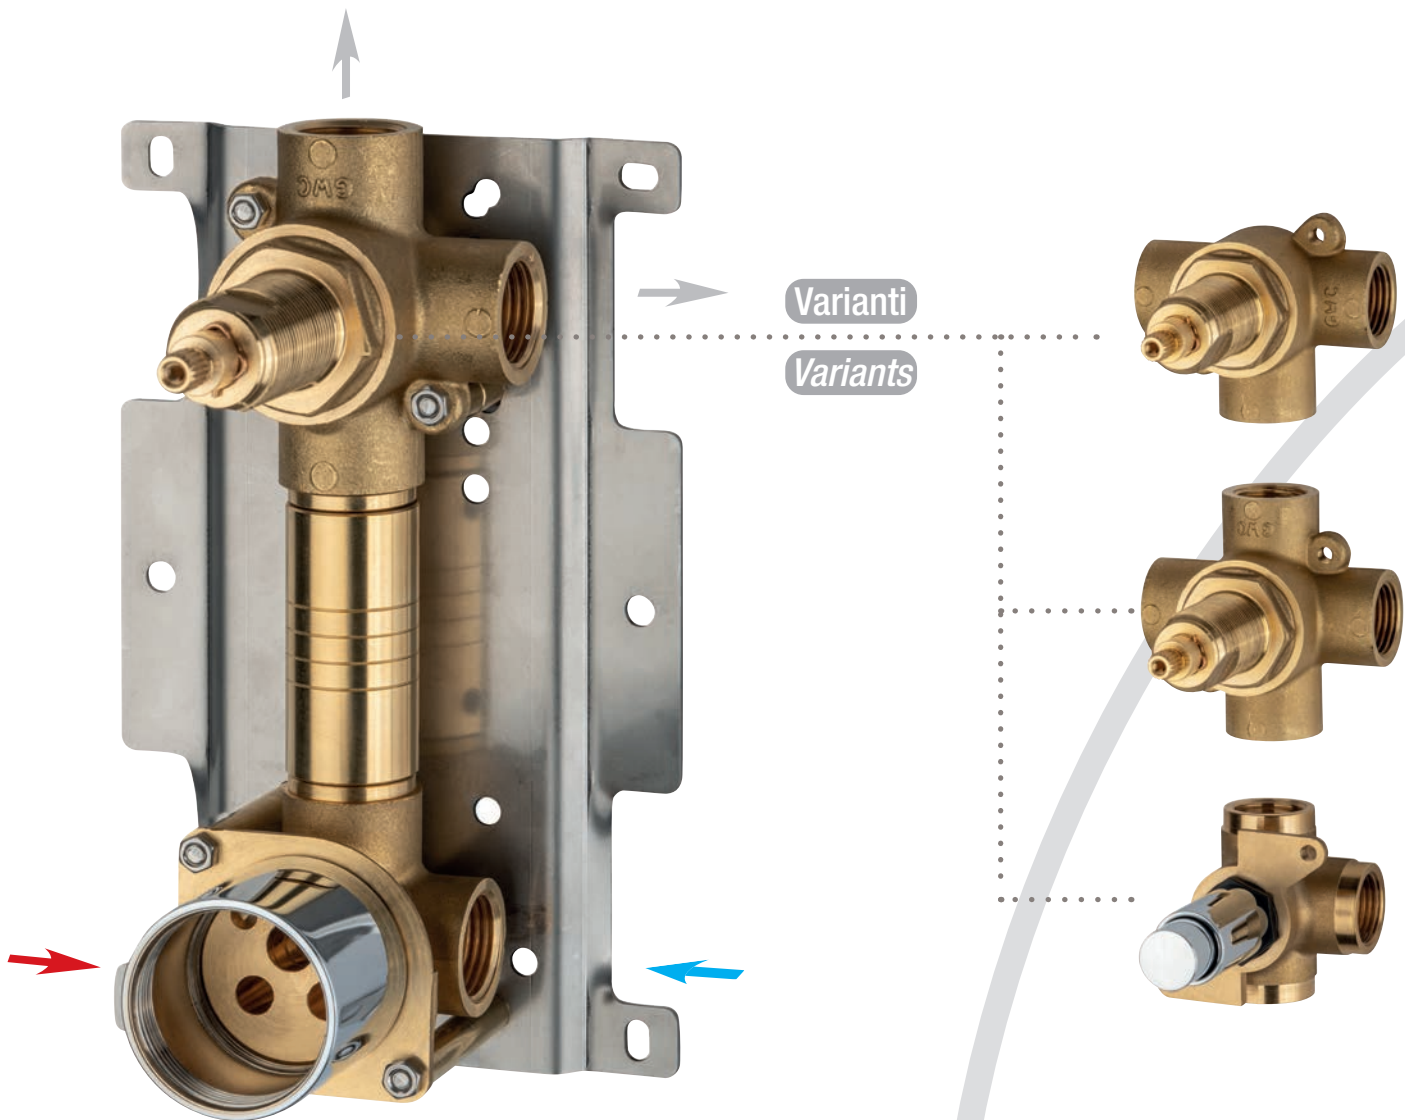

NEWS 2025

Miscelatore **vasca** incasso
*Concealed **bath** mixer*

Ø35 3 exits

Gebis
water control

NEWS 2025

Miscelatore termostatico **vasca** incasso
*Thermostatic concealed **bath** mixer*

Ø35 2 exits

Gebis
water control

NEWS 2025

Miscelatore doccia incasso
Concealed shower mixer

Ø35 2/3 exits

NEWS 2025

Miscelatore termostatico **doccia** incasso
*Thermostatic concealed **shower** mixer*

Ø35 2/3 exits

NEWS 2025

Miscelatore **doccia** incasso con scatole
*Concealed **shower** mixer with boxes*

Ø35 2/3 exits

NEWS 2025

Miscelatore termostatico **doccia** incasso con scatole
*Thermostatic concealed **shower** mixer with boxes*

Ø35 2/3 exits

Gebis
water control

NEWS 2025

Miscelatore termostatico **doccia** incasso con scatole
*Thermostatic concealed **shower** mixer with boxes*

Ø35 2/3 exits

NEWS 2025

Miscelatore **vasca** incasso con scatole
*Concealed **bath** mixer with boxes*

Ø35 3 exits

Gebis
water control

NEWS 2025

Miscelatore **doccia** incasso con scatole
*Concealed **shower** mixer with boxes*